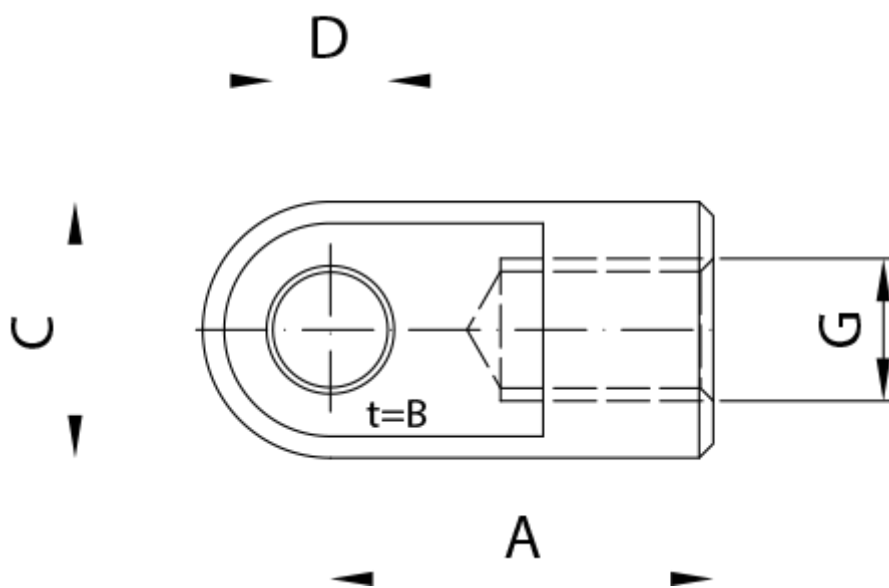

# Data Sheet

Article number: 04HAU2710

Description: Stabilus Industry Line Eye Steel  
Type AU2710 M10, Ø 10,1 mm, B=10 mm

## Measures

A = 27  
B = 10  
C = 18  
D = 10.1  
G = M10